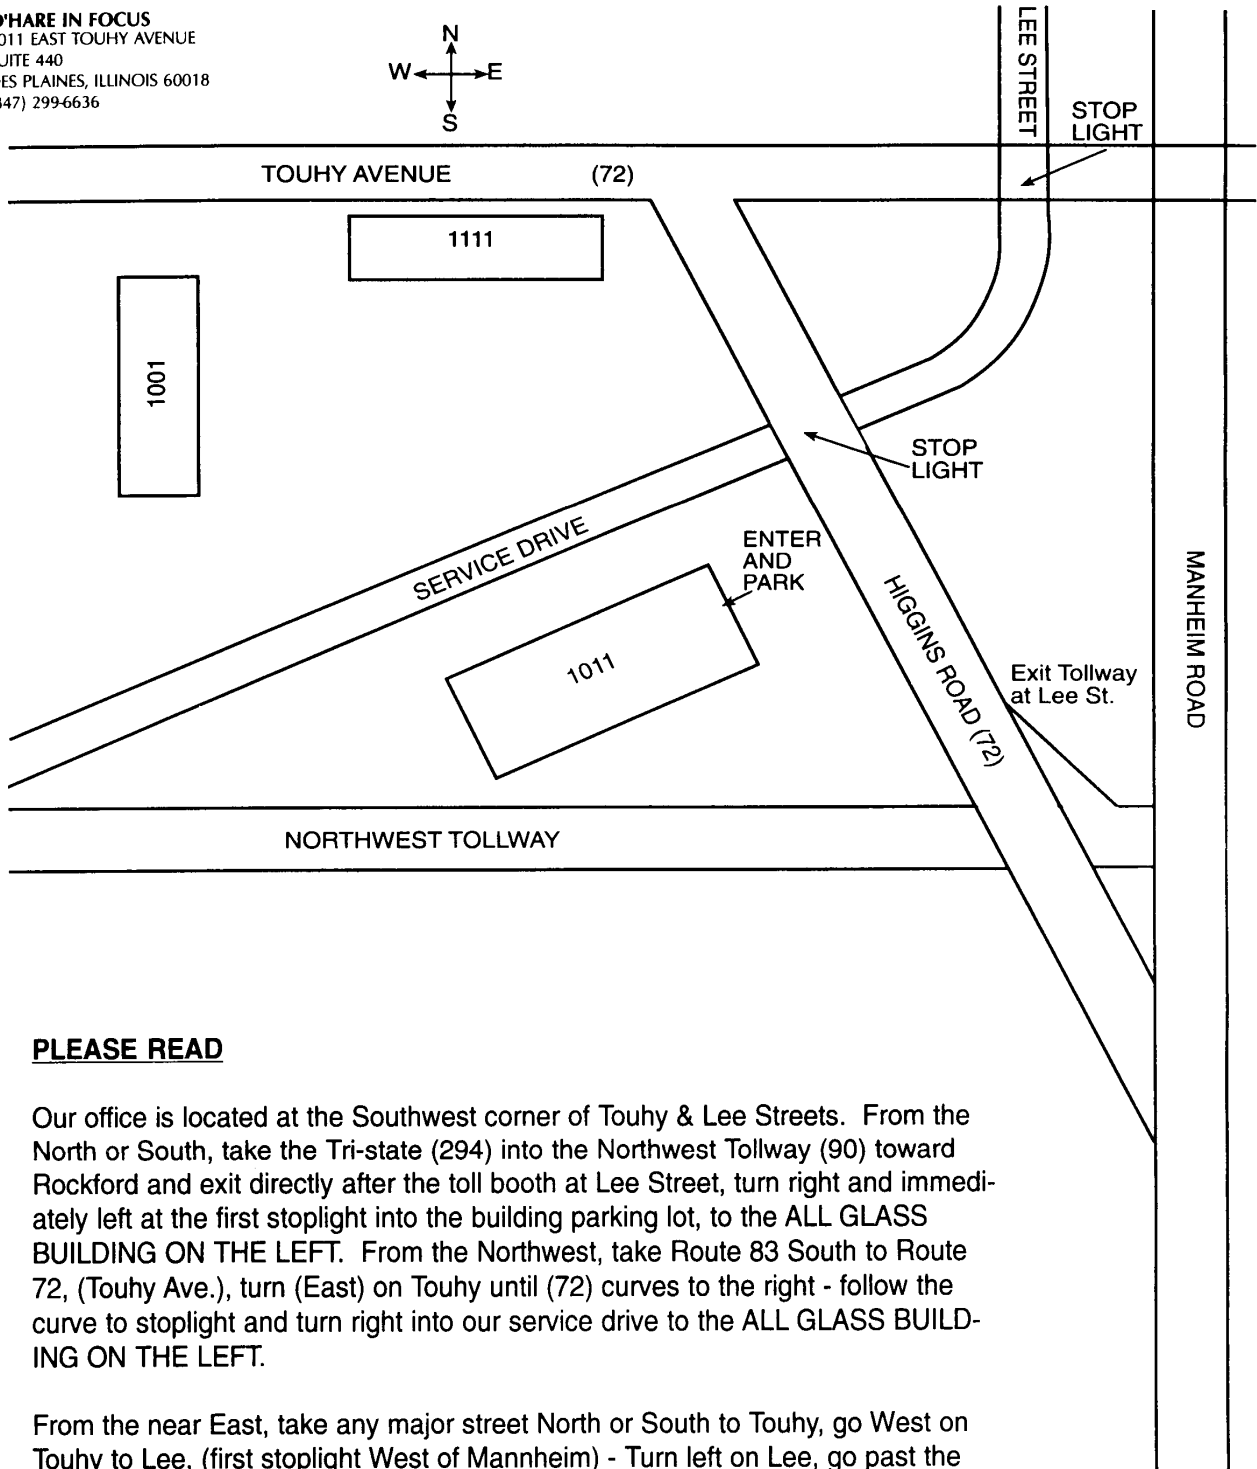

O'HARE IN FOCUS
1011 EAST TOUHY AVENUE
SUITE 440
DES PLAINES, ILLINOIS 60018
(847) 299-6636

PLEASE READ

Our office is located at the Southwest corner of Touhy & Lee Streets. From the North or South, take the Tri-state (294) into the Northwest Tollway (90) toward Rockford and exit directly after the toll booth at Lee Street, turn right and immediately left at the first stoplight into the building parking lot, to the ALL GLASS BUILDING ON THE LEFT. From the Northwest, take Route 83 South to Route 72, (Touhy Ave.), turn (East) on Touhy until (72) curves to the right - follow the curve to stoplight and turn right into our service drive to the ALL GLASS BUILDING ON THE LEFT.

From the near East, take any major street North or South to Touhy, go West on Touhy to Lee, (first stoplight West of Mannheim) - Turn left on Lee, go past the first stoplight into the service drive directly to the ALL GLASS BUILDING ON THE LEFT.

Enter the building through the Front Doors on the East Side of building. Take elevator to the fourth (4th) floor, turn left out of elevator then left again to Suite 440.